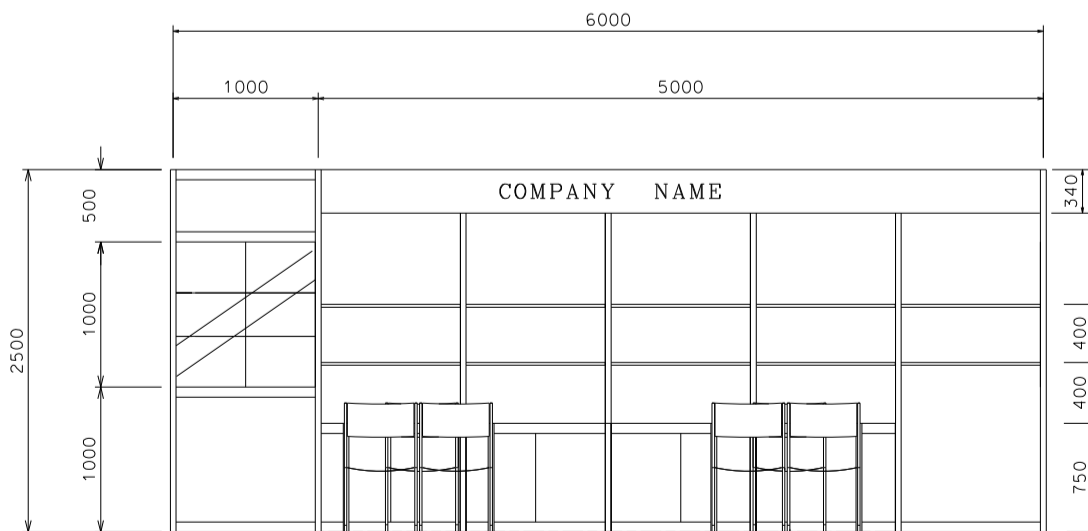

6M x 3M Standard Booth

六米乘三米標準攤位

PLAN

PERSPECTIVE VIEW

FRONT ELEVATION

BOOTH SPECIFICATION		QTY
	Wooden shelf (flat) (1mL x 0.3mD)	12
	Lockable cabinet (1mL x 0.5mD x 0.75mH)	4
	Meeting table (0.7mL x 0.7mD x 0.75mH)	2
	Black leather chair	6
	TALL SHOWCASE	1
	13W LED lamp Longarmed spotlight (yellow)	10
	500w Square pin power socket	2
	RUBBISH BIN	2

6M x 3M Standard Booth (Left Corner)

六米乘三米標準攤位 (左邊角位)

BOOTH SPECIFICATION		QTY
	Wooden shelf (flat) (1mL x 0.3mD)	12
	Lockable cabinet (1mL x 0.5mD x 0.75mH)	4
	Meeting table (0.7mL x 0.7mD x 0.75mH)	2
	Black leather chair	6
	TALL SHOWCASE	1
	13W LED lamp Longarmed spotlight (yellow)	10
	500w Square pin power socket	2
	RUBBISH BIN	2

*The Hong Kong Trade Development Council reserves the right to change the configuration if necessary.

*如有需要，香港貿易發展局有權更改攤位結構。

6M x 3M Standard Booth (Right Corner)

六米乘三米標準攤位 (右邊角位)

PLAN

PERSPECTIVE VIEW

FRONT ELEVATION

BOOTH SPECIFICATION		QTY
	Wooden shelf (flat) (1mL x 0.3mD)	12
	Lockable cabinet (1mL x 0.5mD x 0.75mH)	4
	Meeting table (0.7mL x 0.7mD x 0.75mH)	2
	Black leather chair	6
	TALL SHOWCASE	1
	13W LED lamp Longarmed spotlight (yellow)	10
	500w Square pin power socket	2
	RUBBISH BIN	2