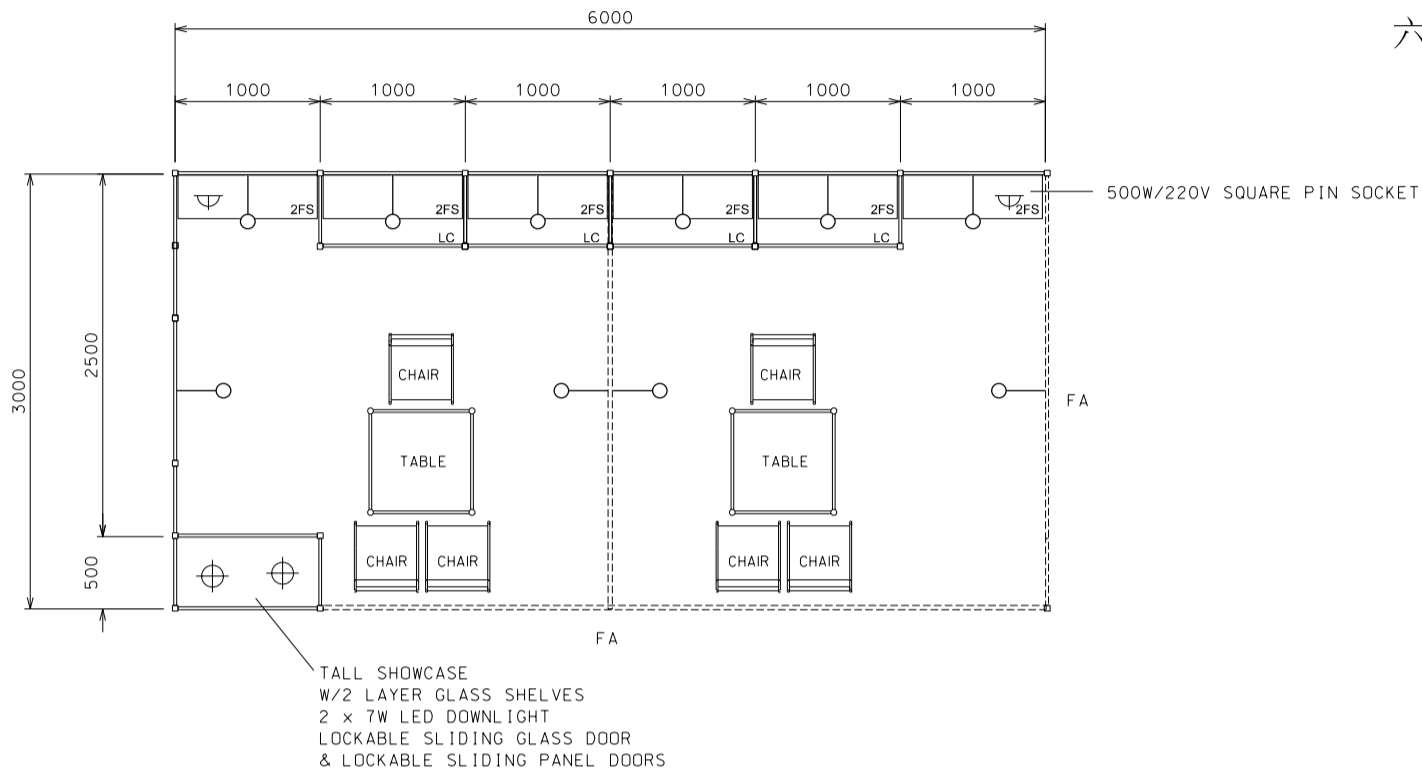

6M x 3M Standard Booth

六米乘三米標準攤位

PLAN

PERSPECTIVE VIEW

FRONT ELEVATION

BOOTH SPECIFICATION		QTY
	Wooden shelf (flat) (1mL x 0.3mD)	12
	Lockable cabinet (1mL x 0.5mD x 0.75mH)	4
	Meeting table (0.7mL x 0.7mD x 0.75mH)	2
	Black leather chair	6
	TALL SHOWCASE	1
	13W LED lamp Longarmed spotlight (yellow)	10
	500w Square pin power socket	2
	RUBBISH BIN	2

6M x 3M Standard Booth (Left Corner)

六米乘三米標準攤位 (左邊角位)

BOOTH SPECIFICATION		QTY
	Wooden shelf (flat) (1mL x 0.3mD)	12
	Lockable cabinet (1mL x 0.5mD x 0.75mH)	4
	Meeting table (0.7mL x 0.7mD x 0.75mH)	2
	Black leather chair	6
	TALL SHOWCASE	1
	13W LED lamp Longarmed spotlight (yellow)	10
	500w Square pin power socket	2
	RUBBISH BIN	2

*The Hong Kong Trade Development Council reserves the right to change the configuration if necessary.

*如有需要，香港貿易發展局有權更改攤位結構。

6M x 3M Standard Booth (Right Corner)

六米乘三米標準攤位 (右邊角位)

PLAN

PERSPECTIVE VIEW

FRONT ELEVATION

BOOTH SPECIFICATION		QTY
	Wooden shelf (flat) (1mL x 0.3mD)	12
	Lockable cabinet (1mL x 0.5mD x 0.75mH)	4
	Meeting table (0.7mL x 0.7mD x 0.75mH)	2
	Black leather chair	6
	TALL SHOWCASE	1
	13W LED lamp Longarmed spotlight (yellow)	10
	500w Square pin power socket	2
	RUBBISH BIN	2