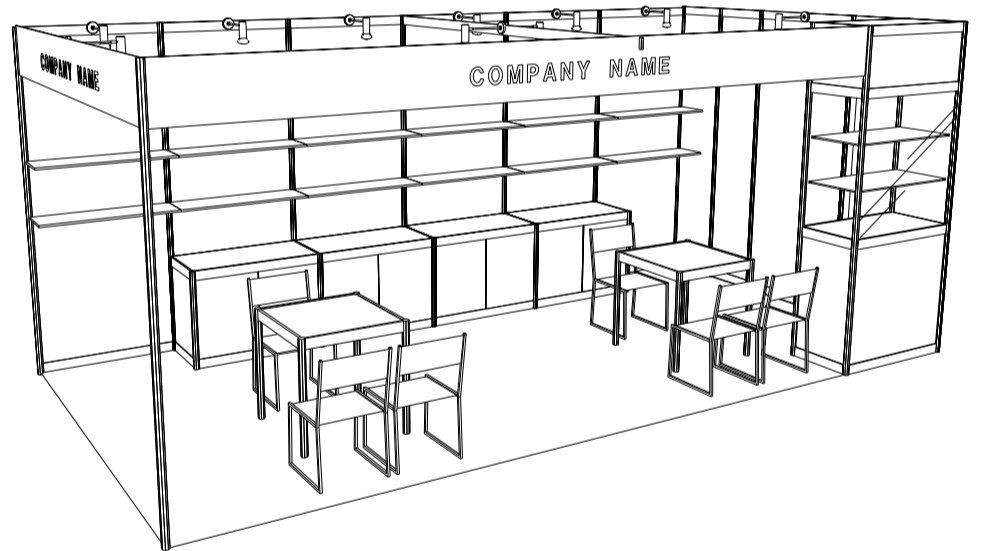

6M x 3M Standard Booth

六米乘三米標準攤位

PLAN

PERSPECTIVE VIEW

FRONT ELEVATION

BOOTH SPECIFICATION		QTY
	Wooden shelf (flat) (1mL x 0.3mD)	12
	Lockable cabinet (1mL x 0.5mD x 0.75mH)	4
	Meeting table (0.7mL x 0.7mD x 0.75mH)	2
	Black leather chair	6
	TALL SHOWCASE	1
	13W LED lamp Longarmed spotlight (yellow)	10
	500w Square pin power socket	2
	RUBBISH BIN	2

6M x 3M Standard Booth (Left Corner)

六米乘三米標準攤位 (左邊角位)

BOOTH SPECIFICATION		QTY
	Wooden shelf (flat) (1mL x 0.3mD)	12
	Lockable cabinet (1mL x 0.5mD x 0.75mH)	4
	Meeting table (0.7mL x 0.7mD x 0.75mH)	2
	Black leather chair	6
	TALL SHOWCASE	1
	13W LED lamp Longarmed spotlight (yellow)	10
	500w Square pin power socket	2
	RUBBISH BIN	2

*The Hong Kong Trade Development Council reserves the right to change the configuration if necessary.

*如有需要，香港貿易發展局有權更改攤位結構。

6M x 3M Standard Booth (Right Corner)

六米乘三米標準攤位 (右邊角位)

PLAN

PERSPECTIVE VIEW

FRONT ELEVATION

BOOTH SPECIFICATION		QTY
	Wooden shelf (flat) (1mL x 0.3mD)	12
	Lockable cabinet (1mL x 0.5mD x 0.75mH)	4
	Meeting table (0.7mL x 0.7mD x 0.75mH)	2
	Black leather chair	6
	TALL SHOWCASE	1
	13W LED lamp Longarmed spotlight (yellow)	10
	500w Square pin power socket	2
	RUBBISH BIN	2