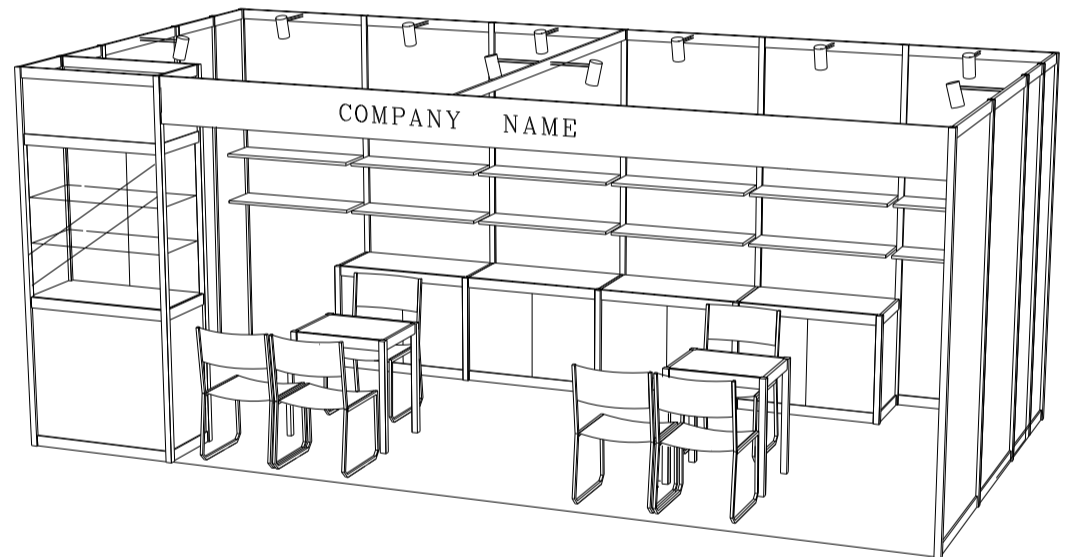

6M x 3M Standard Booth

六米乘三米標準攤位

PLAN

PERSPECTIVE VIEW

FRONT ELEVATION

BOOTH SPECIFICATION		QTY
	Wooden shelf (flat) (1mL x 0.3mD)	12
	Lockable cabinet (1mL x 0.5mD x 0.75mH)	4
	Meeting table (0.7mL x 0.7mD x 0.75mH)	2
	Black leather chair	6
	TALL SHOWCASE	1
	13W LED lamp Longarmed spotlight (yellow)	10
	500w Square pin power socket	2
	RUBBISH BIN	2

6M x 3M Standard Booth (Left Corner)

六米乘三米標準攤位 (左邊角位)

BOOTH SPECIFICATION		QTY
	Wooden shelf (flat) (1mL x 0.3mD)	12
	Lockable cabinet (1mL x 0.5mD x 0.75mH)	4
	Meeting table (0.7mL x 0.7mD x 0.75mH)	2
	Black leather chair	6
	TALL SHOWCASE	1
	13W LED lamp Longarmed spotlight (yellow)	10
	500w Square pin power socket	2
	RUBBISH BIN	2

*The Hong Kong Trade Development Council reserves the right to change the configuration if necessary.

*如有需要，香港貿易發展局有權更改攤位結構。

6M x 3M Standard Booth (Right Corner)

六米乘三米標準攤位 (右邊角位)

PLAN

PERSPECTIVE VIEW

FRONT ELEVATION

BOOTH SPECIFICATION		QTY
	Wooden shelf (flat) (1mL x 0.3mD)	12
	Lockable cabinet (1mL x 0.5mD x 0.75mH)	4
	Meeting table (0.7mL x 0.7mD x 0.75mH)	2
	Black leather chair	6
	TALL SHOWCASE	1
	13W LED lamp Longarmed spotlight (yellow)	10
	500w Square pin power socket	2
	RUBBISH BIN	2