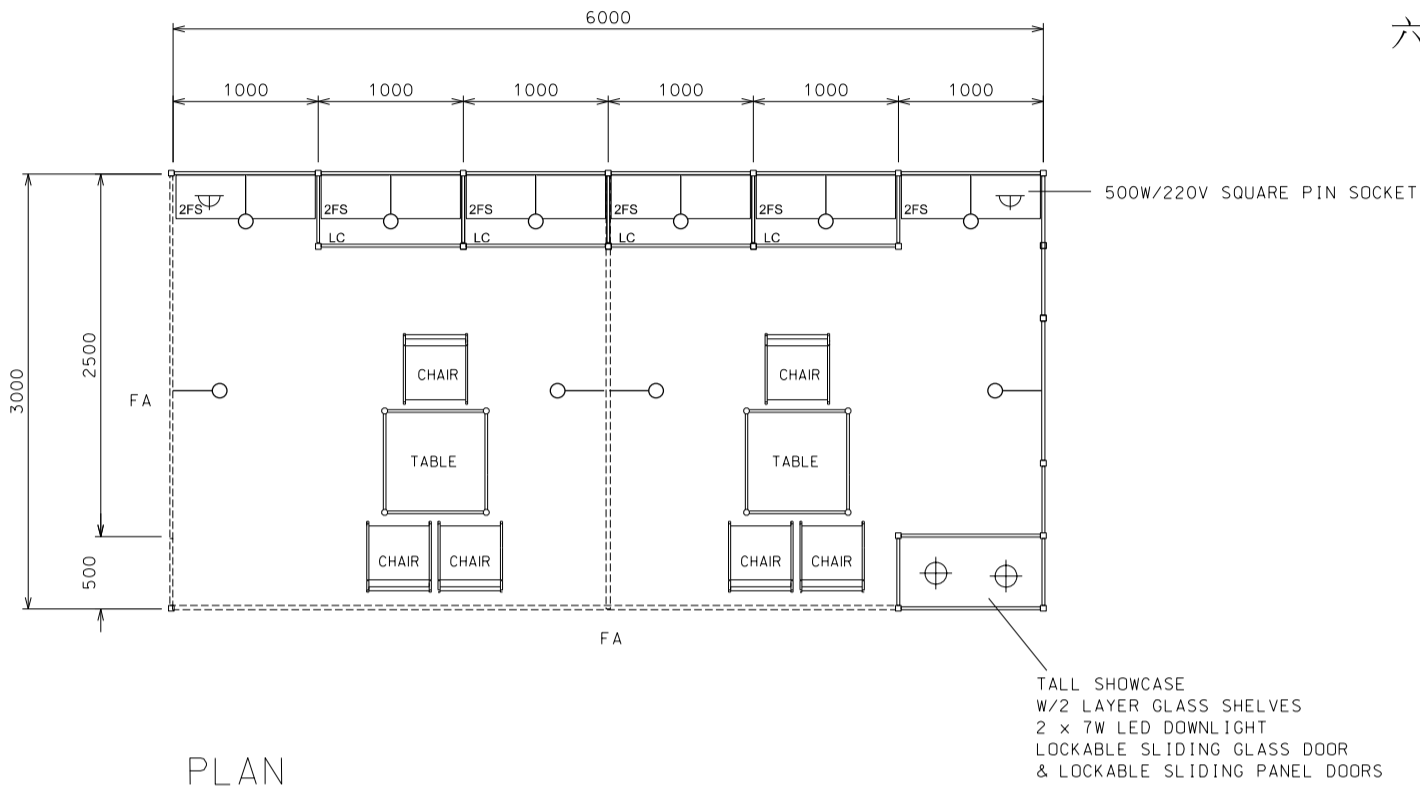

6M x 3M Standard Booth

六米乘三米標準攤位

PLAN

PERSPECTIVE VIEW

FRONT ELEVATION

BOOTH SPECIFICATION		QTY
	Wooden shelf (flat) (1mL x 0.3mD)	12
	Lockable cabinet (1mL x 0.5mD x 0.75mH)	4
	Meeting table (0.7mL x 0.7mD x 0.75mH)	2
	Black leather chair	6
	TALL SHOWCASE	1
	13W LED lamp Longarmed spotlight (yellow)	10
	500w Square pin power socket	2
	RUBBISH BIN	2

6M x 3M Standard Booth (Left Corner)

六米乘三米標準攤位 (左邊角位)

BOOTH SPECIFICATION		QTY
	Wooden shelf (flat) (1mL x 0.3mD)	12
	Lockable cabinet (1mL x 0.5mD x 0.75mH)	4
	Meeting table (0.7mL x 0.7mD x 0.75mH)	2
	Black leather chair	6
	TALL SHOWCASE	1
	13W LED lamp Longarmed spotlight (yellow)	10
	500w Square pin power socket	2
	RUBBISH BIN	2

*The Hong Kong Trade Development Council reserves the right to change the configuration if necessary.

*如有需要，香港貿易發展局有權更改攤位結構。

6M x 3M Standard Booth (Right Corner)

六米乘三米標準攤位 (右邊角位)

PLAN

PERSPECTIVE VIEW

FRONT ELEVATION

BOOTH SPECIFICATION		QTY
	Wooden shelf (flat) (1mL x 0.3mD)	12
	Lockable cabinet (1mL x 0.5mD x 0.75mH)	4
	Meeting table (0.7mL x 0.7mD x 0.75mH)	2
	Black leather chair	6
	TALL SHOWCASE	1
	13W LED lamp Longarmed spotlight (yellow)	10
	500w Square pin power socket	2
	RUBBISH BIN	2