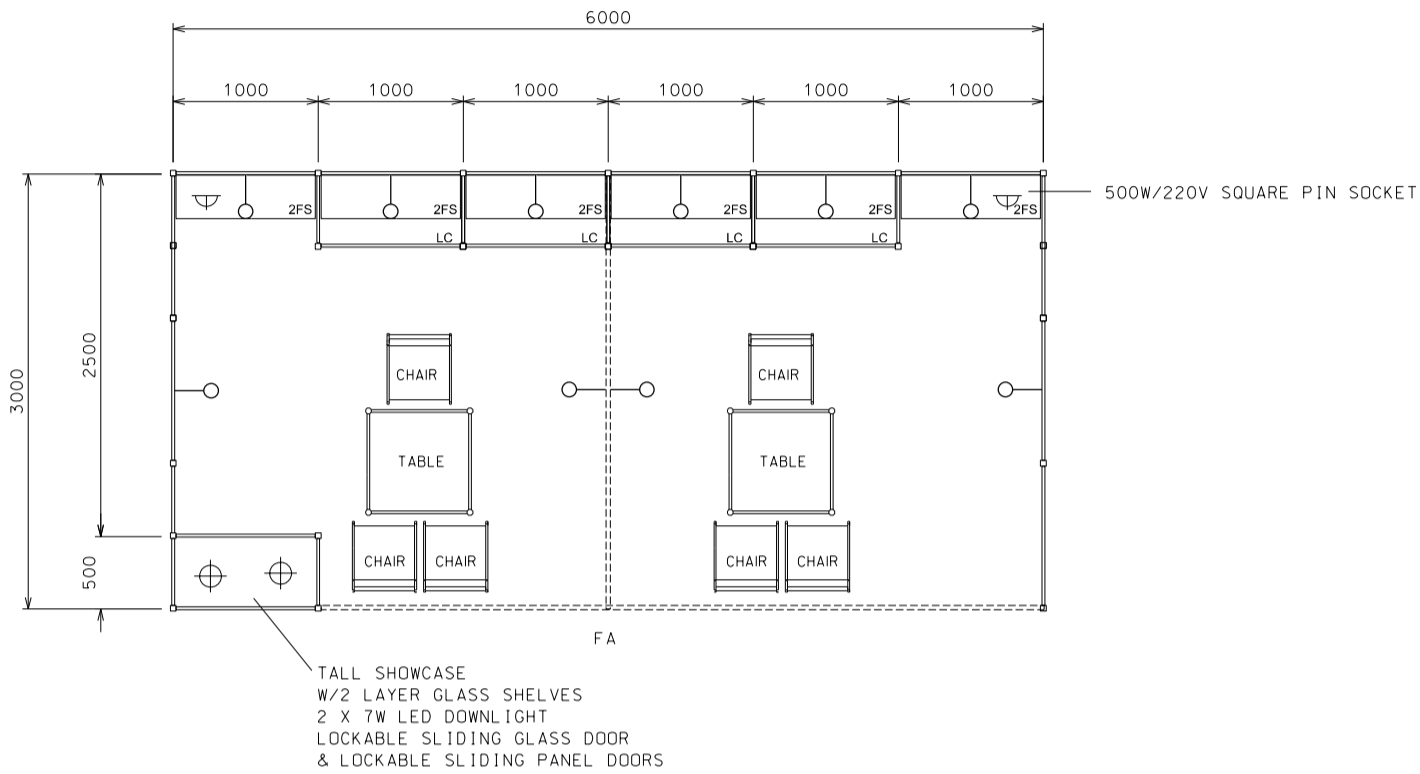

6M x 3M Standard Booth

六米乘三米標準攤位

PLAN

PERSPECTIVE VIEW

FRONT ELEVATION

BOOTH SPECIFICATION		QTY
	Wooden shelf (flat) (1mL x 0.3mD)	12
	Lockable cabinet (1mL x 0.5mD x 0.75mH)	4
	Meeting table (0.7mL x 0.7mD x 0.75mH)	2
	Black leather chair	6
	TALL SHOWCASE	1
	13W LED lamp Longarmed spotlight (yellow)	10
	500w Square pin power socket	2
	RUBBISH BIN	2

6M x 3M Standard Booth (Left Corner)

六米乘三米標準攤位 (左邊角位)

BOOTH SPECIFICATION		QTY
	Wooden shelf (flat) (1mL x 0.3mD)	12
	Lockable cabinet (1mL x 0.5mD x 0.75mH)	4
	Meeting table (0.7mL x 0.7mD x 0.75mH)	2
	Black leather chair	6
	TALL SHOWCASE	1
	13W LED lamp Longarmed spotlight (yellow)	10
	500w Square pin power socket	2
	RUBBISH BIN	2

*The Hong Kong Trade Development Council reserves the right to change the configuration if necessary.

*如有需要，香港貿易發展局有權更改攤位結構。

6M x 3M Standard Booth (Right Corner)

六米乘三米標準攤位 (右邊角位)

PLAN

PERSPECTIVE VIEW

FRONT ELEVATION

BOOTH SPECIFICATION		QTY
	Wooden shelf (flat) (1mL x 0.3mD)	12
	Lockable cabinet (1mL x 0.5mD x 0.75mH)	4
	Meeting table (0.7mL x 0.7mD x 0.75mH)	2
	Black leather chair	6
	TALL SHOWCASE	1
	13W LED lamp Longarmed spotlight (yellow)	10
	500w Square pin power socket	2
	RUBBISH BIN	2