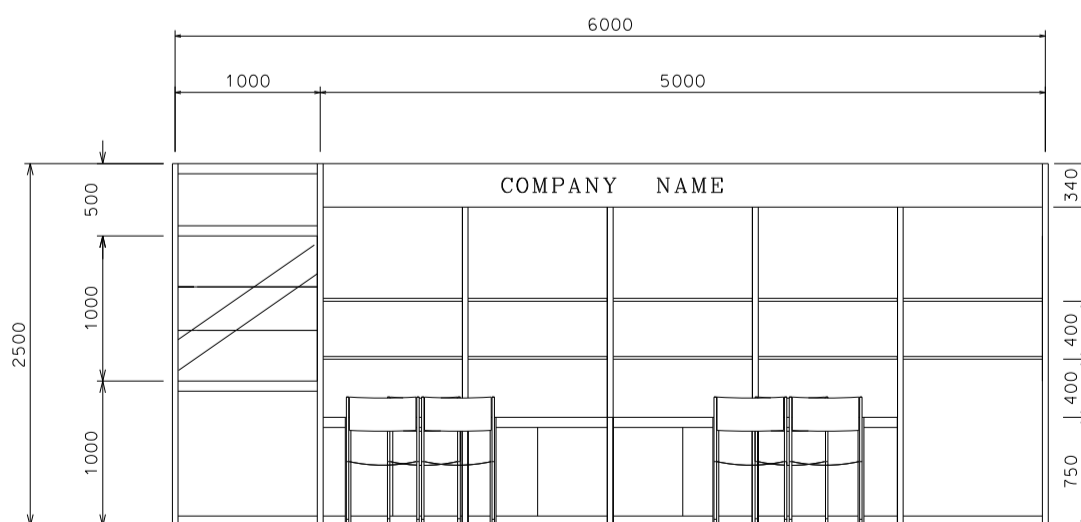

6M x 3M Standard Booth

六米乘三米標準攤位

PLAN

PERSPECTIVE VIEW

FRONT ELEVATION

BOOTH SPECIFICATION		QTY
	Wooden shelf (flat) (1mL x 0.3mD)	12
	Lockable cabinet (1mL x 0.5mD x 0.75mH)	4
	Meeting table (0.7mL x 0.7mD x 0.75mH)	2
	Black leather chair	6
	TALL SHOWCASE	1
	13W LED lamp Longarmed spotlight (yellow)	10
	500w Square pin power socket	2
	RUBBISH BIN	2

6M x 3M Standard Booth (Left Corner)

六米乘三米標準攤位 (左邊角位)

BOOTH SPECIFICATION		QTY
	Wooden shelf (flat) (1mL x 0.3mD)	12
	Lockable cabinet (1mL x 0.5mD x 0.75mH)	4
	Meeting table (0.7mL x 0.7mD x 0.75mH)	2
	Black leather chair	6
	TALL SHOWCASE	1
	13W LED lamp Longarmed spotlight (yellow)	10
	500w Square pin power socket	2
	RUBBISH BIN	2

*The Hong Kong Trade Development Council reserves the right to change the configuration if necessary.

*如有需要，香港貿易發展局有權更改攤位結構。

6M x 3M Standard Booth (Right Corner)

六米乘三米標準攤位 (右邊角位)

PLAN

PERSPECTIVE VIEW

FRONT ELEVATION

BOOTH SPECIFICATION		QTY
	Wooden shelf (flat) (1mL x 0.3mD)	12
	Lockable cabinet (1mL x 0.5mD x 0.75mH)	4
	Meeting table (0.7mL x 0.7mD x 0.75mH)	2
	Black leather chair	6
	TALL SHOWCASE	1
	13W LED lamp Longarmed spotlight (yellow)	10
	500w Square pin power socket	2
	RUBBISH BIN	2