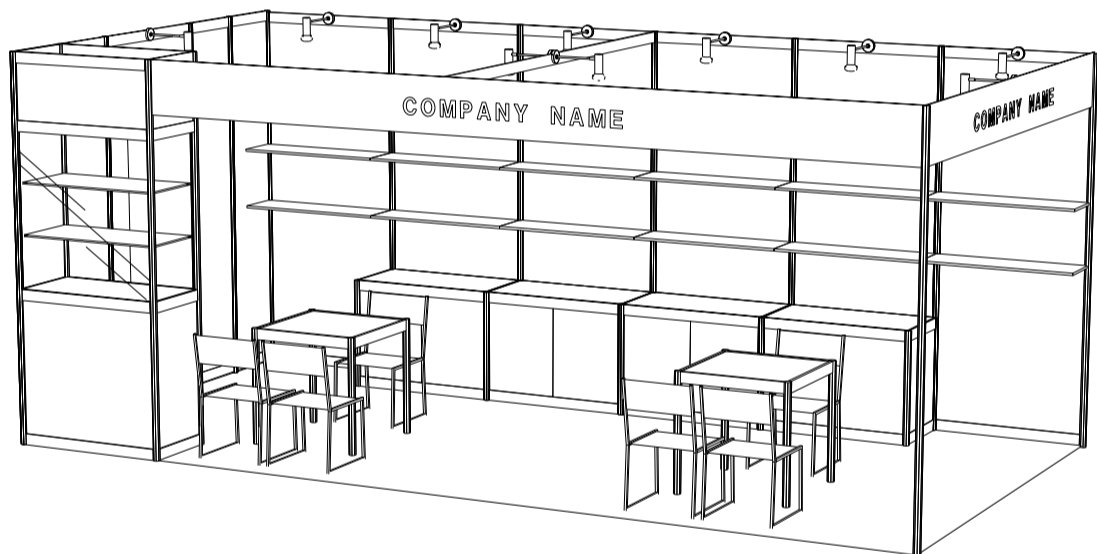

6M x 3M Standard Booth

六米乘三米標準攤位

PLAN

PERSPECTIVE VIEW

FRONT ELEVATION

BOOTH SPECIFICATION		QTY
	Wooden shelf (flat) (1mL x 0.3mD)	12
	Lockable cabinet (1mL x 0.5mD x 0.75mH)	4
	Meeting table (0.7mL x 0.7mD x 0.75mH)	2
	Black leather chair	6
	TALL SHOWCASE	1
	13W LED lamp Longarmed spotlight (yellow)	10
	500w Square pin power socket	2
	RUBBISH BIN	2

6M x 3M Standard Booth (Left Corner)

六米乘三米標準攤位 (左邊角位)

BOOTH SPECIFICATION		QTY
	Wooden shelf (flat) (1mL x 0.3mD)	12
	Lockable cabinet (1mL x 0.5mD x 0.75mH)	4
	Meeting table (0.7mL x 0.7mD x 0.75mH)	2
	Black leather chair	6
	TALL SHOWCASE	1
	13W LED lamp Longarmed spotlight (yellow)	10
	500w Square pin power socket	2
	RUBBISH BIN	2

*The Hong Kong Trade Development Council reserves the right to change the configuration if necessary.

*如有需要，香港貿易發展局有權更改攤位結構。

6M x 3M Standard Booth (Right Corner)

六米乘三米標準攤位 (右邊角位)

PLAN

PERSPECTIVE VIEW

FRONT ELEVATION

BOOTH SPECIFICATION		QTY
	Wooden shelf (flat) (1mL x 0.3mD)	12
	Lockable cabinet (1mL x 0.5mD x 0.75mH)	4
	Meeting table (0.7mL x 0.7mD x 0.75mH)	2
	Black leather chair	6
	TALL SHOWCASE	1
	13W LED lamp Longarmed spotlight (yellow)	10
	500w Square pin power socket	2
	RUBBISH BIN	2