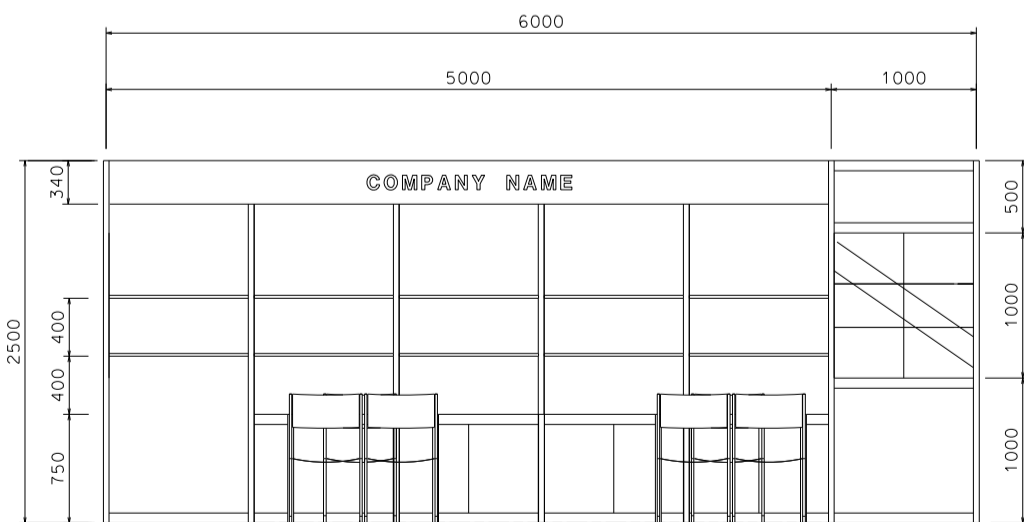

6M x 3M Standard Booth

六米乘三米標準攤位

PLAN

PERSPECTIVE VIEW

FRONT ELEVATION

BOOTH SPECIFICATION		QTY
	Wooden shelf (flat) (1mL x 0.3mD)	12
	Lockable cabinet (1mL x 0.5mD x 0.75mH)	4
	Meeting table (0.7mL x 0.7mD x 0.75mH)	2
	Black leather chair	6
	TALL SHOWCASE	1
	13W LED lamp Longarmed spotlight (yellow)	10
	500w Square pin power socket	2
	RUBBISH BIN	2

6M x 3M Standard Booth (Left Corner)

六米乘三米標準攤位 (左邊角位)

BOOTH SPECIFICATION		QTY
	Wooden shelf (flat) (1mL x 0.3mD)	12
	Lockable cabinet (1mL x 0.5mD x 0.75mH)	4
	Meeting table (0.7mL x 0.7mD x 0.75mH)	2
	Black leather chair	6
	TALL SHOWCASE	1
	13W LED lamp Longarmed spotlight (yellow)	10
	500w Square pin power socket	2
	RUBBISH BIN	2

*The Hong Kong Trade Development Council reserves the right to change the configuration if necessary.

*如有需要，香港貿易發展局有權更改攤位結構。

6M x 3M Standard Booth (Right Corner)

六米乘三米標準攤位 (右邊角位)

PLAN

PERSPECTIVE VIEW

FRONT ELEVATION

BOOTH SPECIFICATION		QTY
	Wooden shelf (flat) (1mL x 0.3mD)	12
	Lockable cabinet (1mL x 0.5mD x 0.75mH)	4
	Meeting table (0.7mL x 0.7mD x 0.75mH)	2
	Black leather chair	6
	TALL SHOWCASE	1
	13W LED lamp Longarmed spotlight (yellow)	10
	500w Square pin power socket	2
	RUBBISH BIN	2